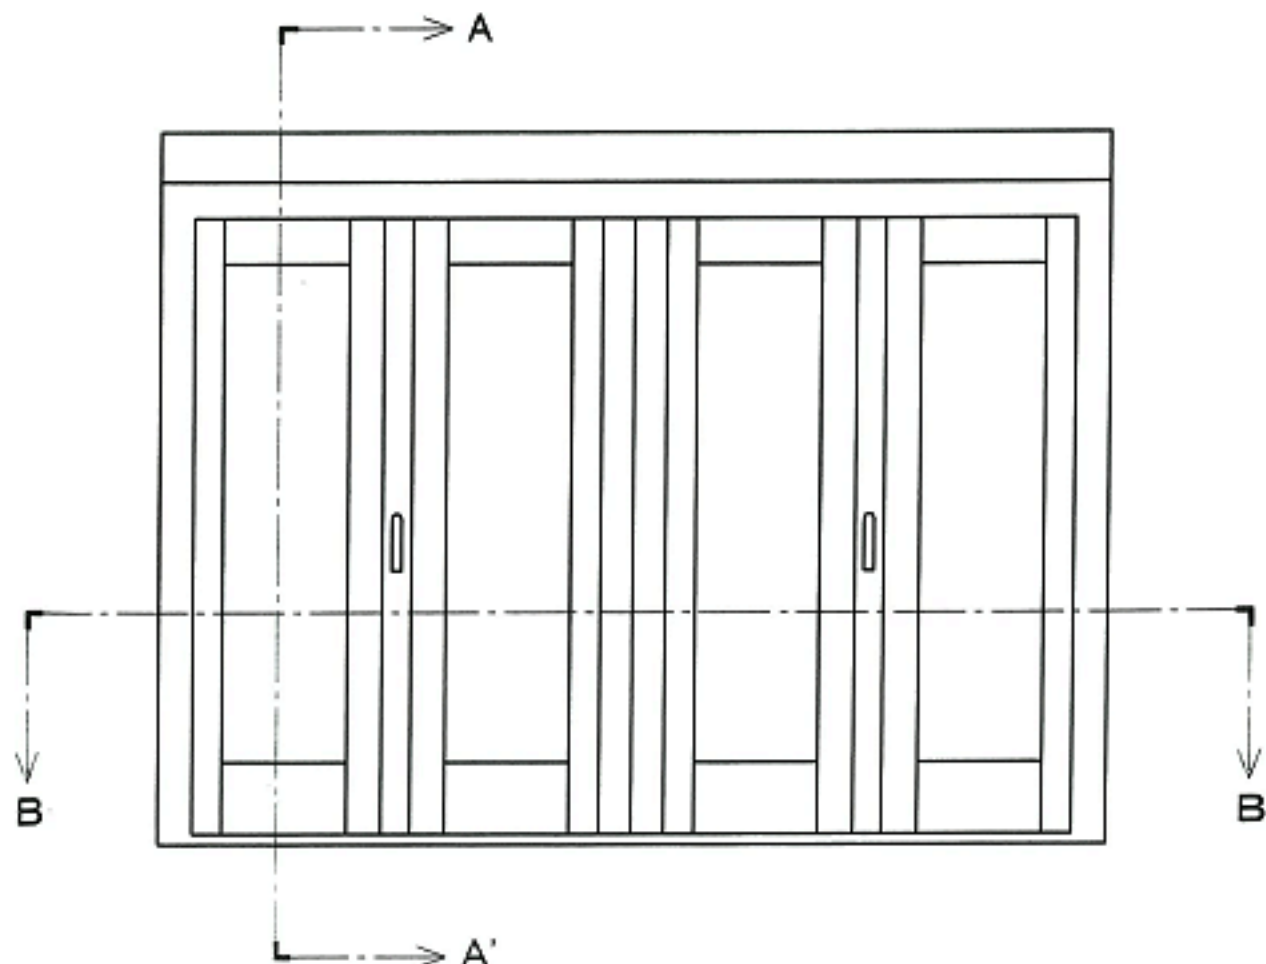

【 Bi-Fold Door 】

	Size (W×H)	Panels	Width		Height	
			Rough Opening	Unit Dimension	Rough Opening	Unit Dimension
1	6' × 7'3"	4	6'	5' 11-1/2"	7'3"	7' 2-3/4"
2	8' × 6'8"	4	8'	7' 11-1/2"	6'8"	6' 7-3/4"
3	8' × 7'3"	4	8'	7' 11-1/2"	7'3"	7' 2-3/4"
4	8' × 8'	4	8'	7' 11-1/2"	8'	7' 11-3/4"
5	10' × 6'8"	6	10'	9' 11-1/2"	6'8"	6' 7-3/4"
6	10' × 7'3"	6	10'	9' 11-1/2"	7'3"	7' 2-3/4"
7	10' × 8'	6	10'	9' 11-1/2"	8'	7' 11-3/4"
8	12' × 8'	6	12'	11' 11-1/2"	8'	7' 11-3/4"

< B-B' Section >

< A-A' Section >

< Inside View >