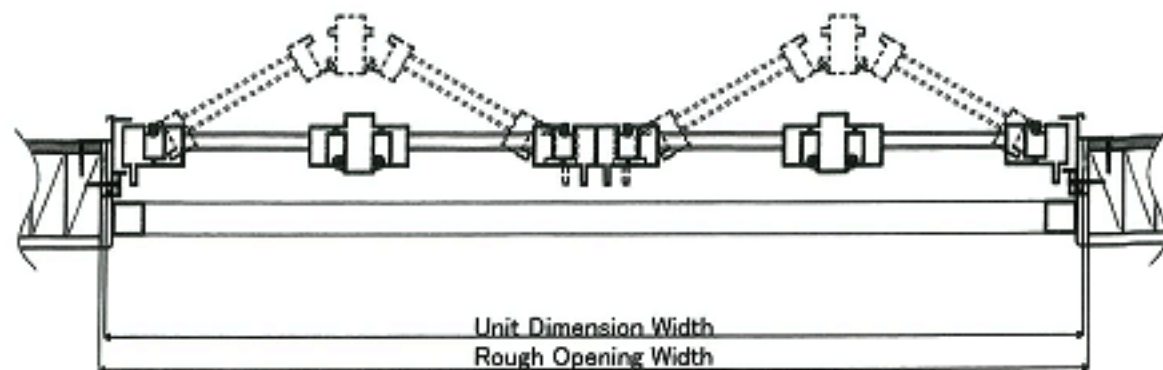

【 Bi-Fold Door 】

	Size (W×H)	Panels	Width		Height	
			Rough Opening	Unit Dimension	Rough Opening	Unit Dimension
1	6' × 7'3"	4	6'	5' 11-1/2"	7'3"	7' 2-3/4"
2	8' × 6'8"	4	8'	7' 11-1/2"	6'8"	6' 7-3/4"
3	8' × 7'3"	4	8'	7' 11-1/2"	7'3"	7' 2-3/4"
4	8' × 8'	4	8'	7' 11-1/2"	8'	7' 11-3/4"
5	10' × 6'8"	6	10'	9' 11-1/2"	6'8"	6' 7-3/4"
6	10' × 7'3"	6	10'	9' 11-1/2"	7'3"	7' 2-3/4"
7	10' × 8'	6	10'	9' 11-1/2"	8'	7' 11-3/4"
8	12' × 8'	6	12'	11' 11-1/2"	8'	7' 11-3/4"

< B-B' Section >

< A-A' Section >

< Inside View >