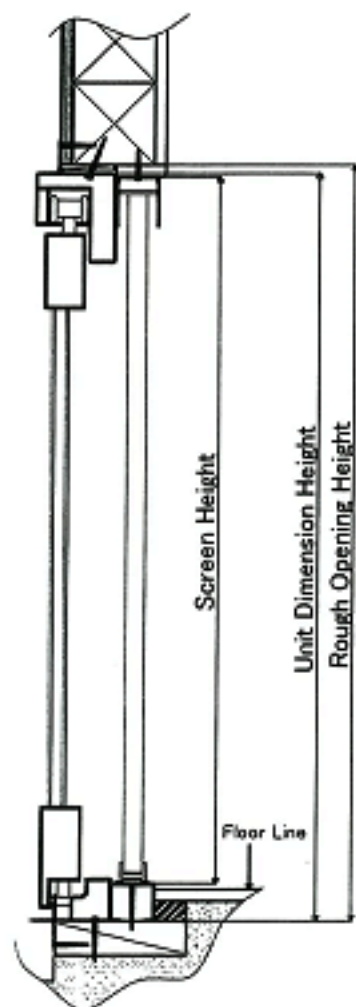

【 Bi-Fold Door 】

	Size (W×H)	Panels	Width		Height	
			Rough Opening	Unit Dimension	Rough Opening	Unit Dimension
1	6' × 7'3"	4	6'	5' 11-1/2"	7'3"	7' 2-3/4"
2	8' × 6'8"	4	8'	7' 11-1/2"	6'8"	6' 7-3/4"
3	8' × 7'3"	4	8'	7' 11-1/2"	7'3"	7' 2-3/4"
4	8' × 8'	4	8'	7' 11-1/2"	8'	7' 11-3/4"
5	10' × 6'8"	6	10'	9' 11-1/2"	6'8"	6' 7-3/4"
6	10' × 7'3"	6	10'	9' 11-1/2"	7'3"	7' 2-3/4"
7	10' × 8'	6	10'	9' 11-1/2"	8'	7' 11-3/4"
8	12' × 8'	6	12'	11' 11-1/2"	8'	7' 11-3/4"

< B-B' Section >

< A-A' Section >

< Inside View >