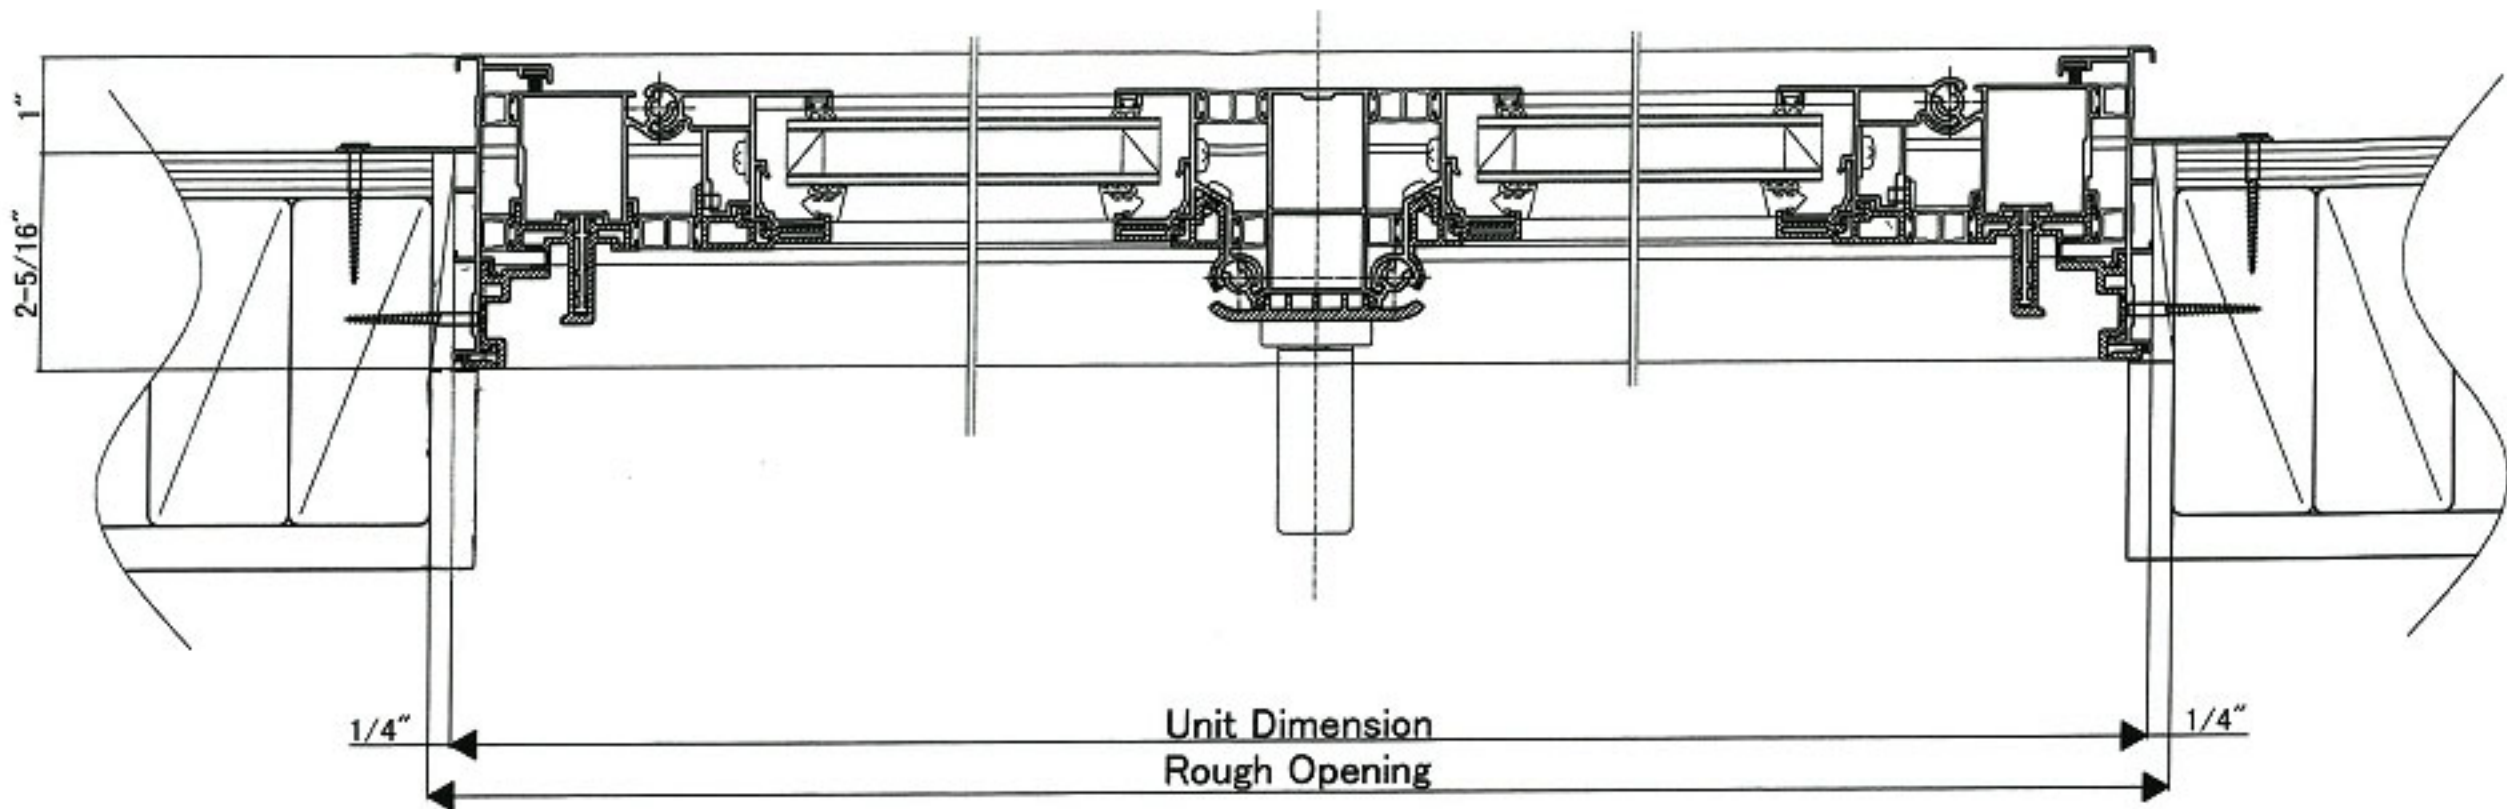

	Size (W x H)	Panels	Width		Height	
			Rough Opening	Unit Dimension	Rough Opening	Unit Dimension
1	6' x 7'3"	4	6'	5' 11-1/2"	7'3"	7' 2-3/4"
2	8' x 6'8"	4	8'	7' 11-1/2"	6'8"	6' 7-3/4"
3	8' x 7'3"	4	8'	7' 11-1/2"	7'3"	7' 2-3/4"
4	8' x 8'	4	8'	7' 11-1/2"	8'	7' 11-3/4"
5	10' x 6'8"	6	10'	9' 11-1/2"	6'8"	6' 7-3/4"
6	10' x 7'3"	6	10'	9' 11-1/2"	7'3"	7' 2-3/4"
7	10' x 8'	6	10'	9' 11-1/2"	8'	7' 11-3/4"
8	12' x 8'	6	12'	11' 11-1/2"	8'	7' 11-3/4"

Bi-Fold Door
【Horizontal Drawing】