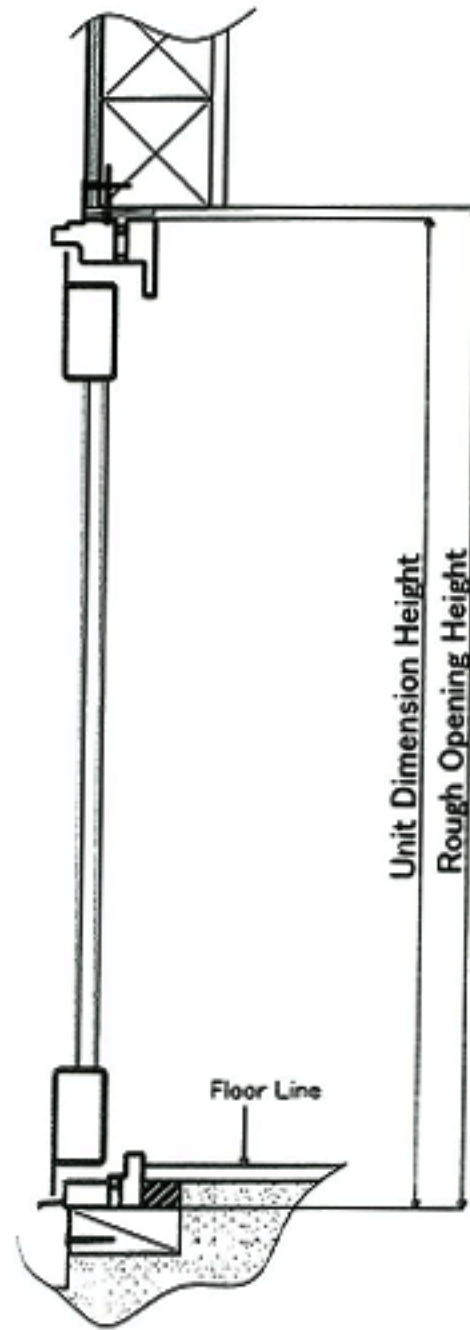

	Size (W×H)	Active Panel	Width		Height	
			Rough Opening	Unit Dimension	Rough Opening	Unit Dimension
1	6' × 6'8"	L/R	6'	5' 11-1/2"	6'8"	6' 7-3/4"
2	6' × 7'3"	L/R	6'	5' 11-1/2"	7'3"	7' 2-3/4"
3	6' × 8'	L/R	6'	5' 11-1/2"	8'	7' 11-3/4"

< B-B Section >

< A-A' Section >

< Inside View >