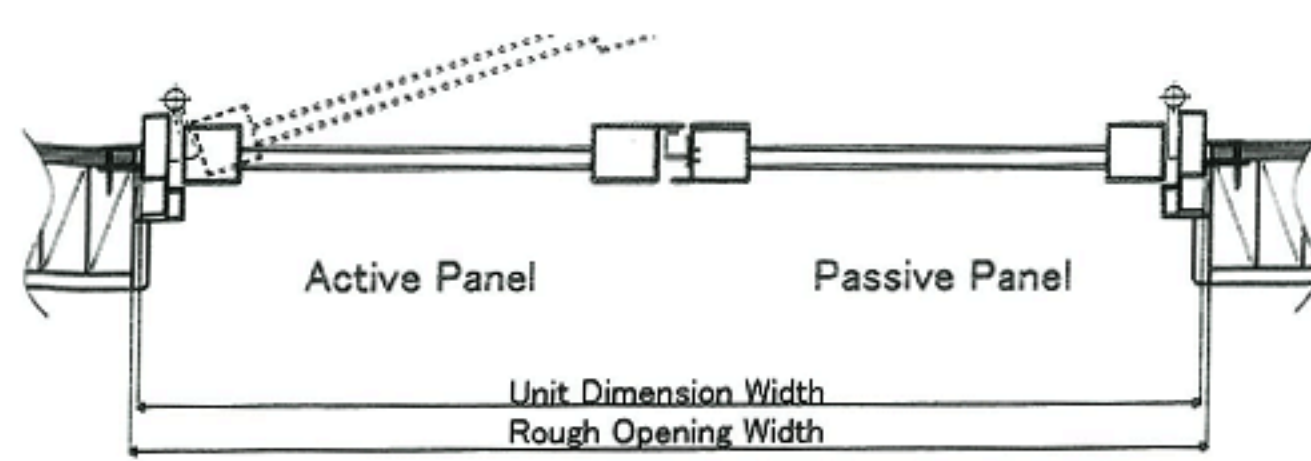

	Size (W×H)	Active Panel	Width		Height	
			Rough Opening	Unit Dimension	Rough Opening	Unit Dimension
1	6' × 6'8"	L/R	6'	5' 11-1/2"	6'8"	6' 7-3/4"
2	6' × 7'3"	L/R	6'	5' 11-1/2"	7'3"	7' 2-3/4"
3	6' × 8'	L/R	6'	5' 11-1/2"	8'	7' 11-3/4"

< B-B Section >

< A-A' Section >

< Inside View >