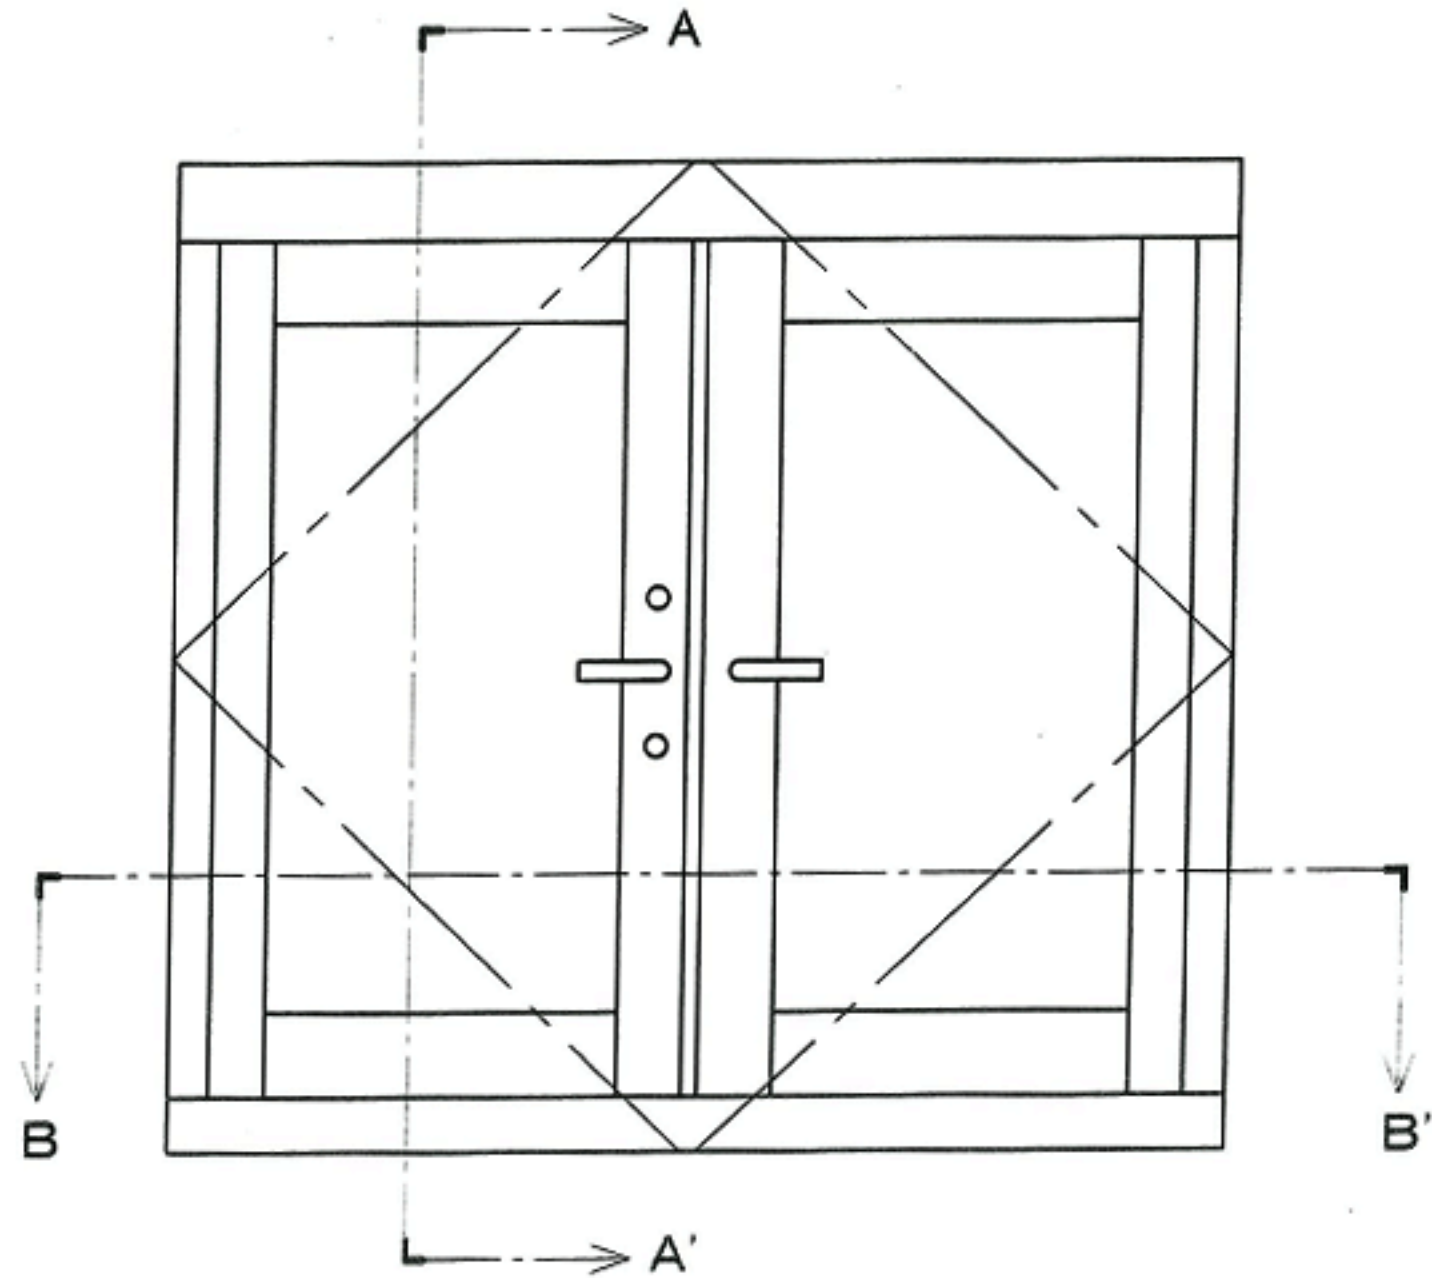

	Size (W×H)	Active Panel	Width		Height	
			Rough Opening	Unit Dimension	Rough Opening	Unit Dimension
1	6' × 6'8"	L/R	6'	5' 11-1/2"	6'8"	6' 7-3/4"
2	6' × 7'3"	L/R	6'	5' 11-1/2"	7'3"	7' 2-3/4"
3	6' × 8'	L/R	6'	5' 11-1/2"	8'	7' 11-3/4"

< B-B Section >

< A-A' Section >

< Inside View >