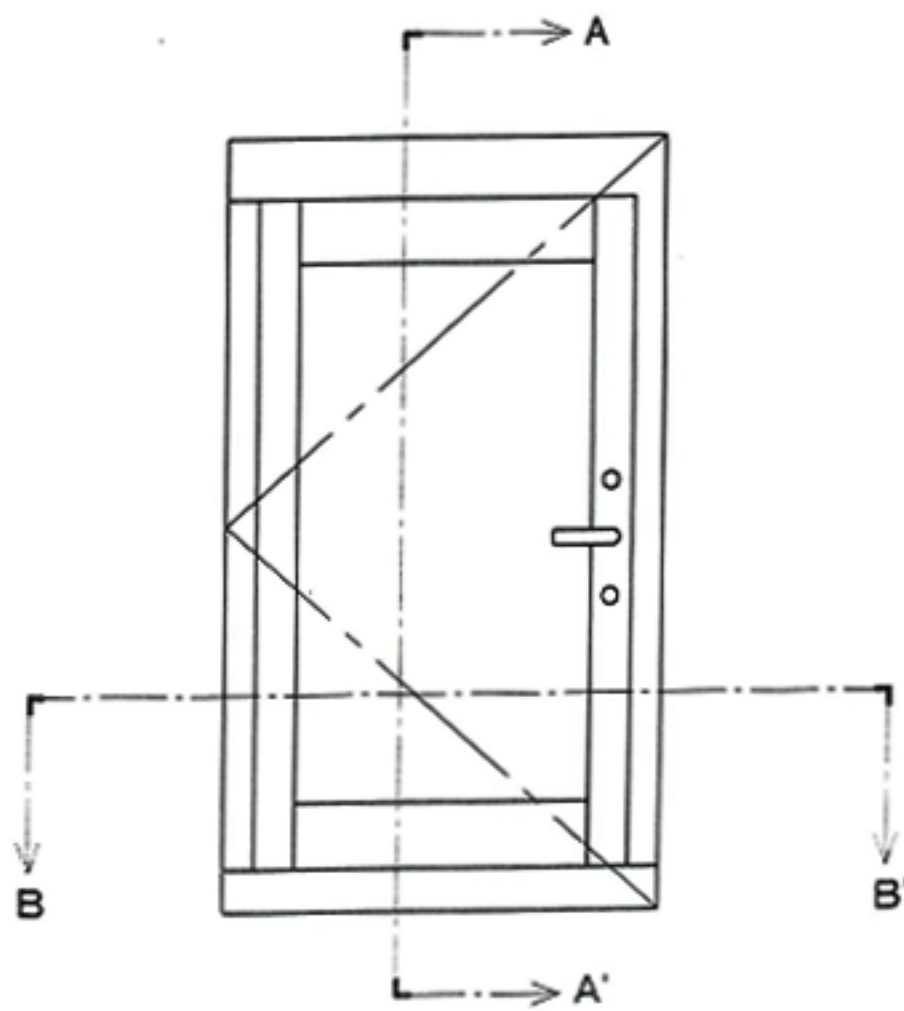

Size (W x H)	Hinge	Width		Height	
		Rough Opening	Unit Dimension	Rough Opening	Unit Dimension
1 28" x 68"	L/R	28"	2' 7-1/2"	68"	6' 7-3/4"
2 28" x 73"	L/R	28"	2' 7-1/2"	73"	7' 2-3/4"
3 28" x 8'	L/R	28"	2' 7-1/2"	8'	7' 11-3/4"
4 3' x 68"	L/R	3'	2' 11-1/2"	68"	6' 7-3/4"
5 3' x 73"	L/R	3'	2' 11-1/2"	73"	7' 2-3/4"
6 3' x 8'	L/R	3'	2' 11-1/2"	8'	7' 11-3/4"
7 33" x 68"	L/R	33"	3' 2-1/2"	68"	6' 7-3/4"
8 33" x 73"	L/R	33"	3' 2-1/2"	73"	7' 2-3/4"
9 33" x 8'	L/R	33"	3' 2-1/2"	8'	7' 11-3/4"

< B-B' Section >

< A-A' Section >

< Inside View >