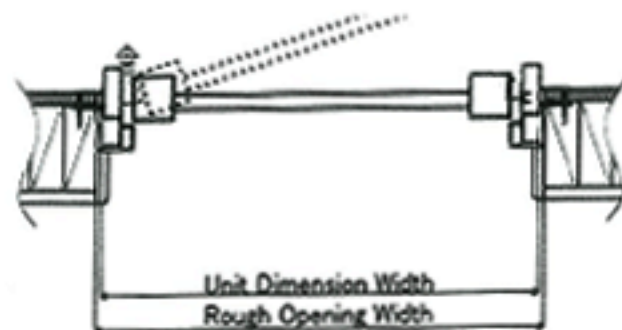

Size (W x H)	Hinge	Width		Height	
		Rough Opening	Unit Dimension	Rough Opening	Unit Dimension
1 28" x 68"	L/R	28"	2' 7-1/2"	68"	6' 7-3/4"
2 28" x 73"	L/R	28"	2' 7-1/2"	73"	7' 2-3/4"
3 28" x 8'	L/R	28"	2' 7-1/2"	8'	7' 11-3/4"
4 3' x 68"	L/R	3'	2' 11-1/2"	68"	6' 7-3/4"
5 3' x 73"	L/R	3'	2' 11-1/2"	73"	7' 2-3/4"
6 3' x 8'	L/R	3'	2' 11-1/2"	8'	7' 11-3/4"
7 33" x 68"	L/R	33"	3' 2-1/2"	68"	6' 7-3/4"
8 33" x 73"	L/R	33"	3' 2-1/2"	73"	7' 2-3/4"
9 33" x 8'	L/R	33"	3' 2-1/2"	8'	7' 11-3/4"

< B-B' Section >

< A-A' Section >

< Inside View >