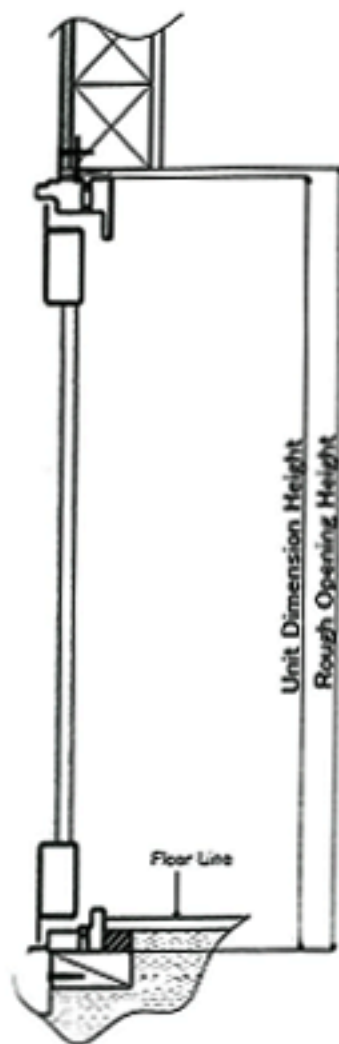

Size (W x H)	Hinge	Width		Height	
		Rough Opening	Unit Dimension	Rough Opening	Unit Dimension
1 28" x 68"	L/R	28"	2' 7-1/2"	68"	6' 7-3/4"
2 28" x 73"	L/R	28"	2' 7-1/2"	73"	7' 2-3/4"
3 28" x 8'	L/R	28"	2' 7-1/2"	8'	7' 11-3/4"
4 3' x 68"	L/R	3'	2' 11-1/2"	68"	6' 7-3/4"
5 3' x 73"	L/R	3'	2' 11-1/2"	73"	7' 2-3/4"
6 3' x 8'	L/R	3'	2' 11-1/2"	8'	7' 11-3/4"
7 33" x 68"	L/R	33"	3' 2-1/2"	68"	6' 7-3/4"
8 33" x 73"	L/R	33"	3' 2-1/2"	73"	7' 2-3/4"
9 33" x 8'	L/R	33"	3' 2-1/2"	8'	7' 11-3/4"

< B-B' Section >

< A-A' Section >

< Inside View >